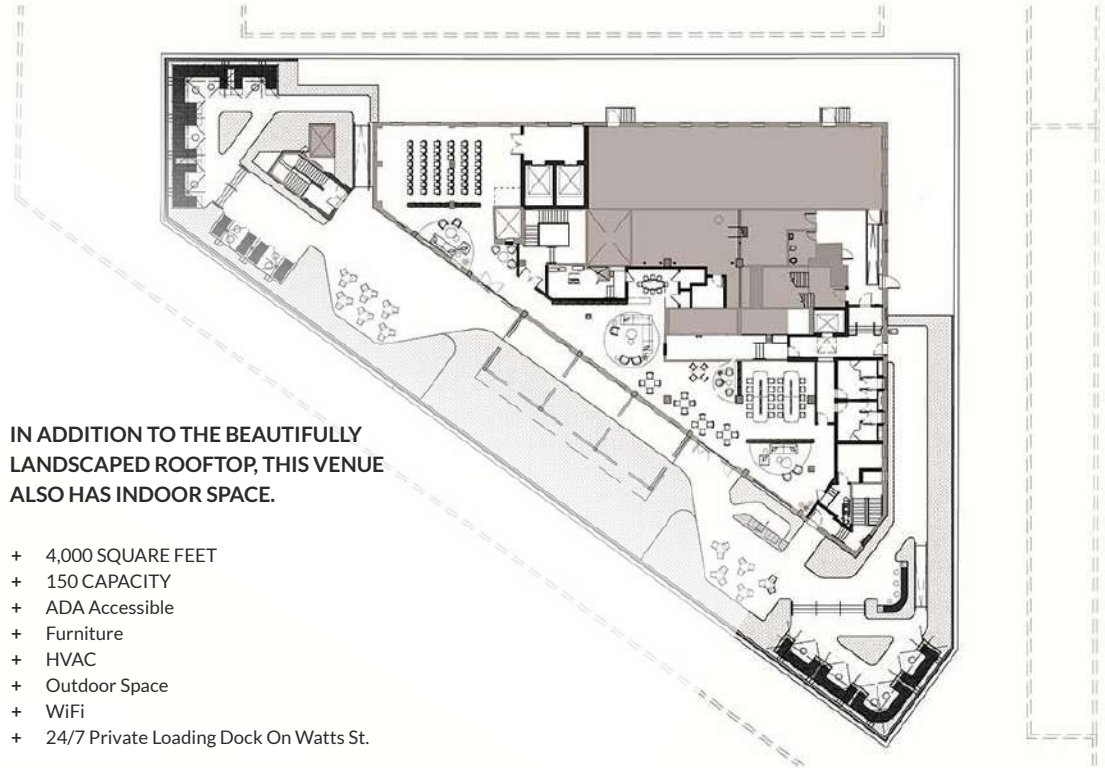

THE ROOFTOP AT SPLASHLIGHT OFFERS PRIME VIEWS OF DOWNTOWN MANHATTAN, THE HUDSON RIVER, AND TRIBECA.

PANORAMIC ROOF

IN ADDITION TO THE BEAUTIFULLY LANDSCAPED ROOFTOP, THIS VENUE ALSO HAS INDOOR SPACE.

- + 4,000 SQUARE FEET
- + 150 CAPACITY
- + ADA Accessible
- + Furniture
- + HVAC
- + Outdoor Space
- + WiFi
- + 24/7 Private Loading Dock On Watts St.

FOR MORE INFORMATION, CONTACT TAYLOR HINGSTON (THINGSTON@SPLASHLIGHT.COM)

SPLASHLIGHT