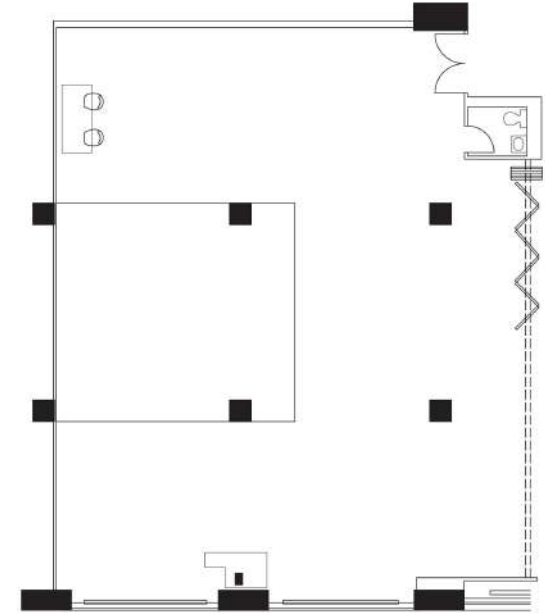

FOR MORE INFORMATION, CONTACT TAYLOR HINGSTON (THINGSTON@SPLASHLIGHT.COM)

SPLASHLIGHT

RUNWAY ONE

- + 13' Ceiling Height
- + 2,500 Square Feet
- + Power: 200 Amps 3 Phase
- + Full Infinity CYC: 22' wide x 24' long
- + Southern Daylight Exposure
- + Expandable via Retractable Airwall:
 - o Combine with Double Exposure for a total of 5,500 sq. ft.
 - o Combine with Runway Two for a total of 5,300 sq. ft.
 - o Combine with both Double Exposure & Runway Two for a total of 8,300 sq. ft.
- + Private Bathroom
- + Hair & Makeup Station
- + Dining & Catering Area
- + Designer Lounge Area
- + Blackout Blinds
- + Built-in Sound System
- + Floor: Polished Concrete
- + Freight Elevator Access
- + 24/7 Private Loading Dock on Watts St.
- + High Speed Internet

FOR MORE INFORMATION, CONTACT TAYLOR HINGSTON (THINGSTON@SPLASHLIGHT.COM)

SPLASHLIGHT

RUNWAY TWO

- + 13' Ceiling Height
- + 2,800 Square Feet
- + Power: 200 Amps 3 Phase
- + Full Infinity CYC: 22' wide x 24' long
- + Southern Daylight Exposure
- + Expandable via Retractable Airwall:
 - o Combine with Runway One for a total of 5,300 sq. ft.
 - o Combine with both Double Exposure & Runway One for a total of 8,300 sq. ft.
- + Private Bathroom
- + Hair & Makeup Station
- + Dining & Catering Area
- + Designer Lounge Area
- + Blackout Blinds
- + Built-in Sound System
- + Floor: Polished Concrete
- + Freight Elevator Access
- + 24/7 Private Loading Dock on Watts St.
- + High Speed Internet