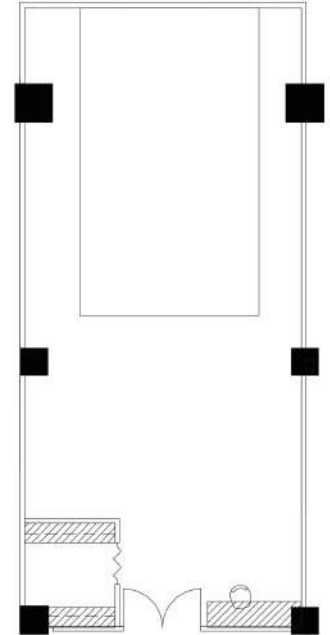

FOR MORE INFORMATION, CONTACT TAYLOR HINGSTON (THINGSTON@SPLASHLIGHT.COM)

SPLASHLIGHT