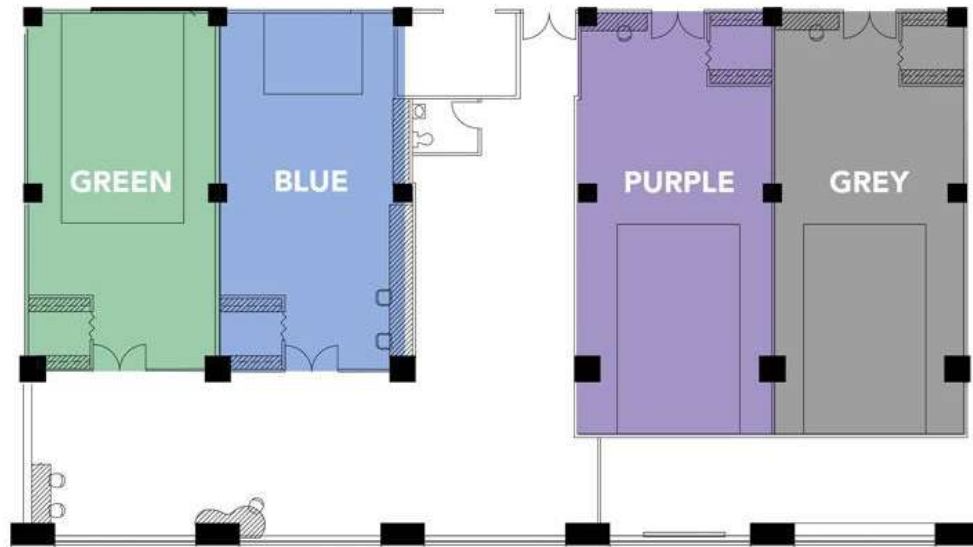

WHETHER YOU'RE LOOKING TO SHOOT A SMALL PASSION PROJECT OR A HIGH-PROFILE EDITORIAL, RENT THESE SPACES INDIVIDUALLY OR MIX-AND-MATCH TO PERFECTLY FIT YOUR NEEDS.

PIXEL

FOR MORE INFORMATION, CONTACT TAYLOR HINGSTON (THINGSTON@SPLASHLIGHT.COM)

SPLASHLIGHT