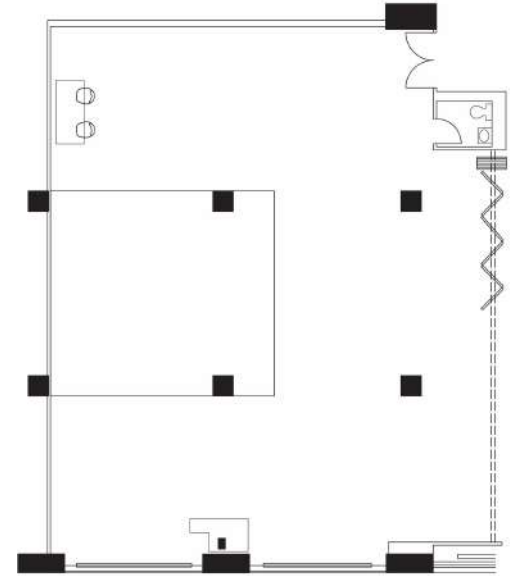

SPLASHLIGHT STUDIOS

75 VARICK 3RD FLR
NEW YORK, NY 10013

212.268.7247

SPLASHLIGHT.COM

DOUBLE EXPOSURE

- + 13' Ceiling Height
- + 3,000 Square Feet
- + Power: 200 Amps 3 Phase
- + Full Infinity CYC: 22' wide x 24' long
- + Southern & Eastern Daylight Exposure
- + Expandable via Retractable Airwall:
 - o Combine with Runway One for a total of 5,500 sq. ft.
 - o Combine with Runway One & Runway Two for a total of 8,300 sq. ft.
- + Private Bathroom
- + Hair & Makeup Station
- + Dining & Catering Area
- + Designer Lounge Area
- + Blackout Blinds
- + Built-in Sound System
- + Floor: Polished Concrete
- + Freight Elevator Access
- + 24/7 Private Loading Dock on Watts St.
- + High Speed Internet

FOR MORE INFORMATION, CONTACT TAYLOR HINGSTON (THINGSTON@SPLASHLIGHT.COM)

SPLASHLIGHT

RUNWAY ONE

- + 13' Ceiling Height
- + 2,500 Square Feet
- + Power: 200 Amps 3 Phase
- + Full Infinity CYC: 22' wide x 24' long
- + Southern Daylight Exposure
- + Expandable via Retractable Airwall:
 - o Combine with Double Exposure for a total of 5,500 sq. ft.
 - o Combine with Runway Two for a total of 5,300 sq. ft.
 - o Combine with both Double Exposure & Runway Two for a total of 8,300 sq. ft.
- + Private Bathroom
- + Hair & Makeup Station
- + Dining & Catering Area
- + Designer Lounge Area
- + Blackout Blinds
- + Built-in Sound System
- + Floor: Polished Concrete
- + Freight Elevator Access
- + 24/7 Private Loading Dock on Watts St.
- + High Speed Internet