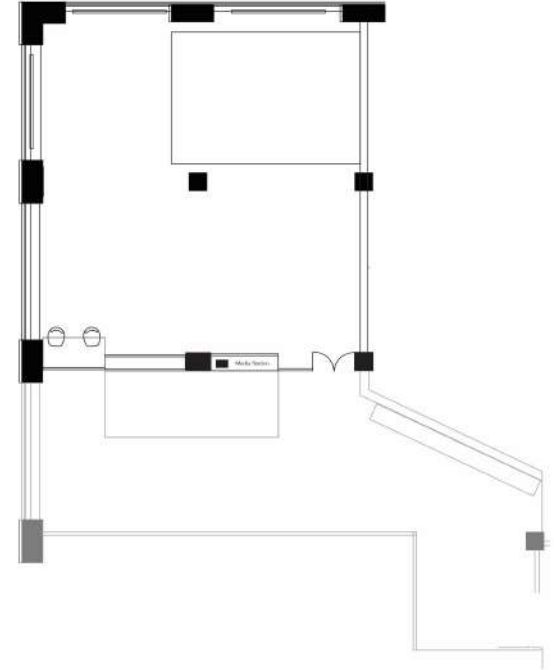

FOR MORE INFORMATION, CONTACT TAYLOR HINGSTON (THINGSTON@SPLASHLIGHT.COM)

SPLASHLIGHT

RUNWAY ONE

- + 13' Ceiling Height
- + 2,500 Square Feet
- + Power: 200 Amps 3 Phase
- + Full Infinity CYC: 22' wide x 24' long
- + Southern Daylight Exposure
- + Expandable via Retractable Airwall:
 - o Combine with Double Exposure for a total of 5,500 sq. ft.
 - o Combine with Runway Two for a total of 5,300 sq. ft.
 - o Combine with both Double Exposure & Runway Two for a total of 8,300 sq. ft.
- + Private Bathroom
- + Hair & Makeup Station
- + Dining & Catering Area
- + Designer Lounge Area
- + Blackout Blinds
- + Built-in Sound System
- + Floor: Polished Concrete
- + Freight Elevator Access
- + 24/7 Private Loading Dock on Watts St.
- + High Speed Internet

FOR MORE INFORMATION, CONTACT TAYLOR HINGSTON (THINGSTON@SPLASHLIGHT.COM)

SPLASHLIGHT

RUNWAY TWO

- + 13' Ceiling Height
- + 2,800 Square Feet
- + Power: 200 Amps 3 Phase
- + Full Infinity CYC: 22' wide x 24' long
- + Southern Daylight Exposure
- + Expandable via Retractable Airwall:
 - o Combine with Runway One for a total of 5,300 sq. ft.
 - o Combine with both Double Exposure & Runway One for a total of 8,300 sq. ft.
- + Private Bathroom
- + Hair & Makeup Station
- + Dining & Catering Area
- + Designer Lounge Area
- + Blackout Blinds
- + Built-in Sound System
- + Floor: Polished Concrete
- + Freight Elevator Access
- + 24/7 Private Loading Dock on Watts St.
- + High Speed Internet

FOR MORE INFORMATION, CONTACT TAYLOR HINGSTON (THINGSTON@SPLASHLIGHT.COM)

SPLASHLIGHT

APERTURE

- + 13' Ceiling Height
- + 1,600 Square Feet
- + Power: 60 Amps 3 Phase
- + Double Exposure Windows with City Views
- + Linoleum Backdrop is Removable
- + Hair & Makeup Station
- + Dining & Catering Area
- + Designer Lounge Area
- + Blackout Blinds
- + Built-in Sound System
- + Floor: Polished Concrete
- + Freight Elevator Access
- + 24/7 Private Loading dock on Watts St
- + High Speed Internet