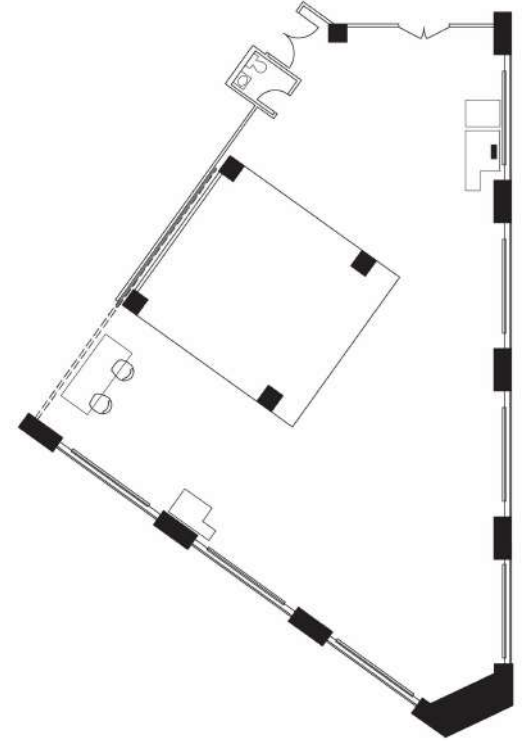

SPLASHLIGHT STUDIOS

75 VARICK 3RD FLR
NEW YORK, NY 10013

212.268.7247

SPLASHLIGHT.COM

DOUBLE EXPOSURE

- + 13' Ceiling Height
- + 3,000 Square Feet
- + Power: 200 Amps 3 Phase
- + Full Infinity CYC: 22' wide x 24' long
- + Southern & Eastern Daylight Exposure
- + Expandable via Retractable Airwall:
 - o Combine with Runway One for a total of 5,500 sq. ft.
 - o Combine with Runway One & Runway Two for a total of 8,300 sq. ft.
- + Private Bathroom
- + Hair & Makeup Station
- + Dining & Catering Area
- + Designer Lounge Area
- + Blackout Blinds
- + Built-in Sound System
- + Floor: Polished Concrete
- + Freight Elevator Access
- + 24/7 Private Loading Dock on Watts St.
- + High Speed Internet

FOR MORE INFORMATION, CONTACT TAYLOR HINGSTON (THINGSTON@SPLASHLIGHT.COM)

SPLASHLIGHT

RUNWAY ONE

- + 13' Ceiling Height
- + 2,500 Square Feet
- + Power: 200 Amps 3 Phase
- + Full Infinity CYC: 22' wide x 24' long
- + Southern Daylight Exposure
- + Expandable via Retractable Airwall:
 - o Combine with Double Exposure for a total of 5,500 sq. ft.
 - o Combine with Runway Two for a total of 5,300 sq. ft.
 - o Combine with both Double Exposure & Runway Two for a total of 8,300 sq. ft.
- + Private Bathroom
- + Hair & Makeup Station
- + Dining & Catering Area
- + Designer Lounge Area
- + Blackout Blinds
- + Built-in Sound System
- + Floor: Polished Concrete
- + Freight Elevator Access
- + 24/7 Private Loading Dock on Watts St.
- + High Speed Internet