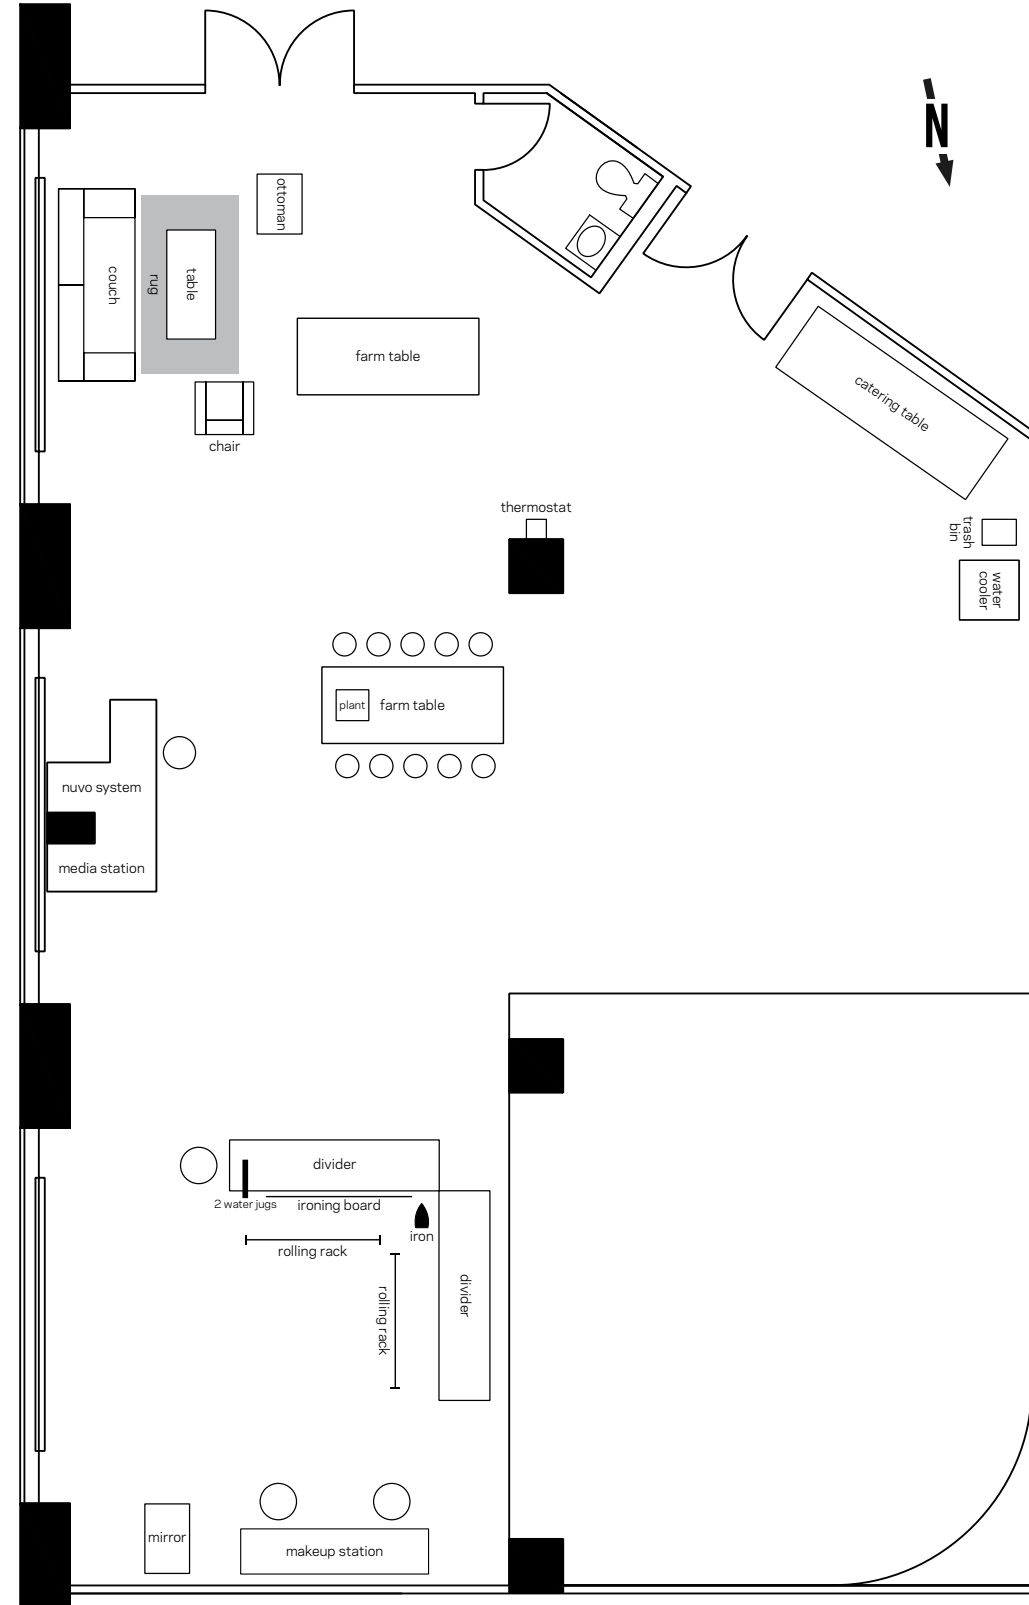

NYC STUDIOS / COVE

- › 13' ceiling height
- › 2,300 square feet (38' x 60')
- › Power: 200 amps 3 Phase
- › Full Infinity cyc dimensions: 22' wide X 24' long
- › Eastern exposure
- › Double-door access to Double Exposure for a combined 5,300 sq ft
- › Private bathrooms & adjustable central air conditioning
- › Media Center: Mac laptop with access to T3 line and telephone
- › Hair & makeup station, dining & catering area, designer lounge area
- › Freight elevator access (7am — 8pm)
- › 24/7 private loading dock on Watts St.