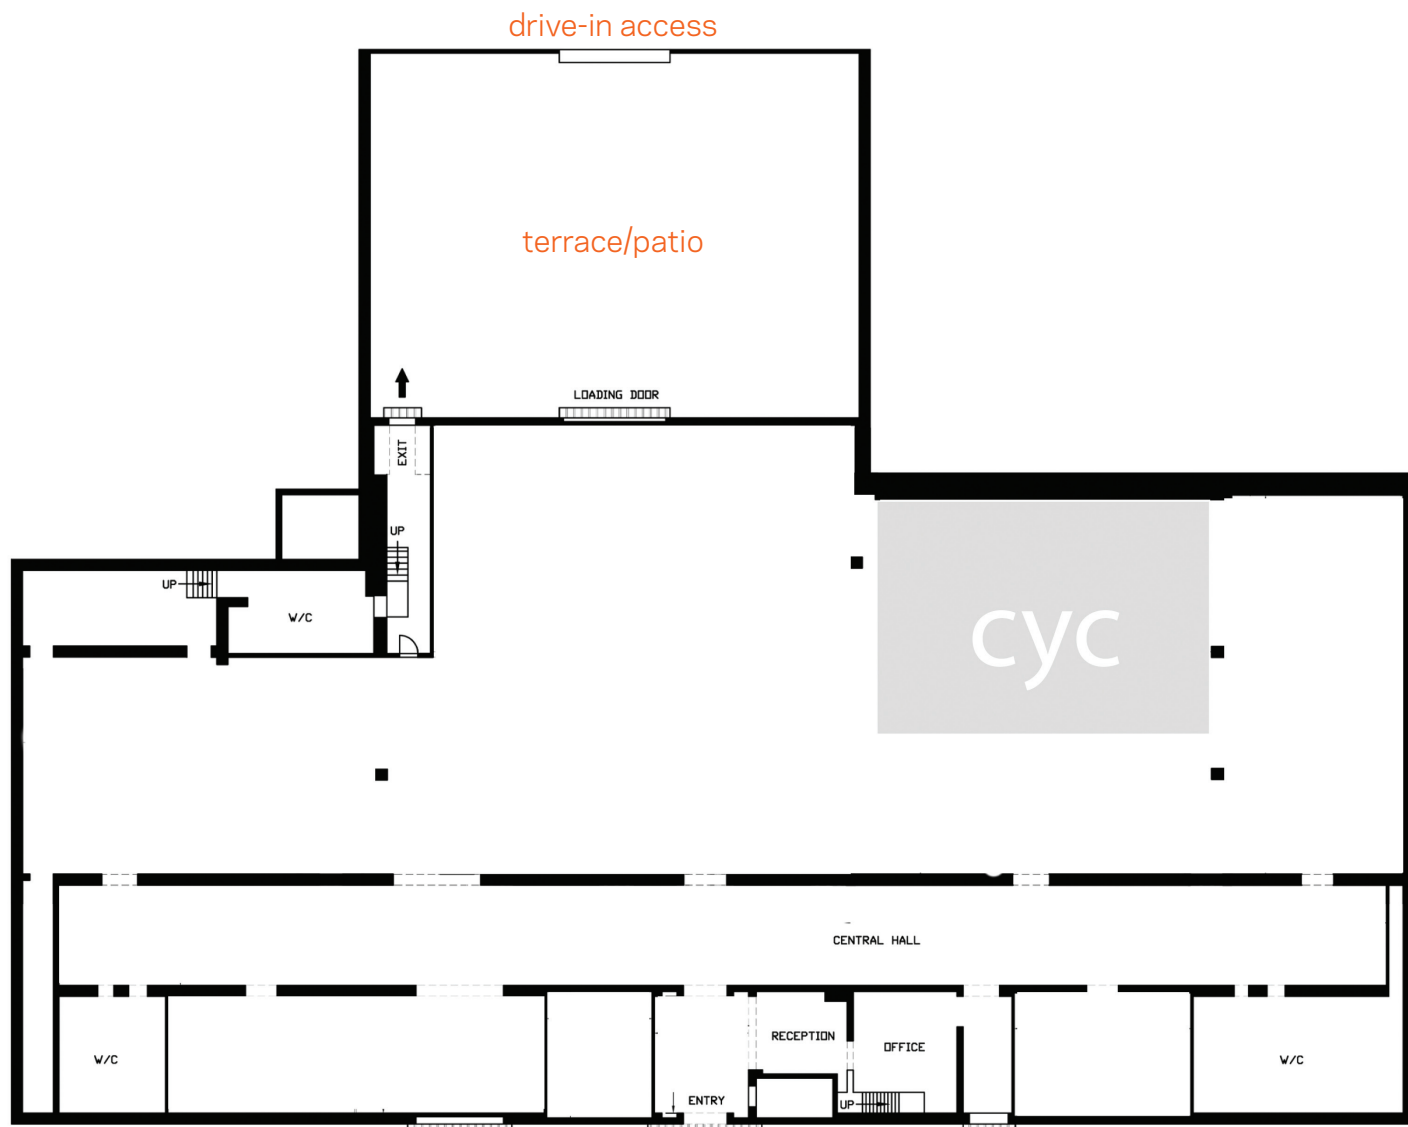

splashlight | @ skylight soho

275 hudson street, nyc

specs

- 15,000 sq ft of interior space with 8,500 sq ft of column-free space
- 20 ft ceilings with a series of spectacular skylights
- cyc: 40' x 30'
- 3,000 sq ft of ground-level private patio (with furniture)
- drive in access — 14' x 9.3'
- several breakout rooms and vip areas
- hair & makeup station, dining & catering area & designer lounge area
- completely private & exclusive building