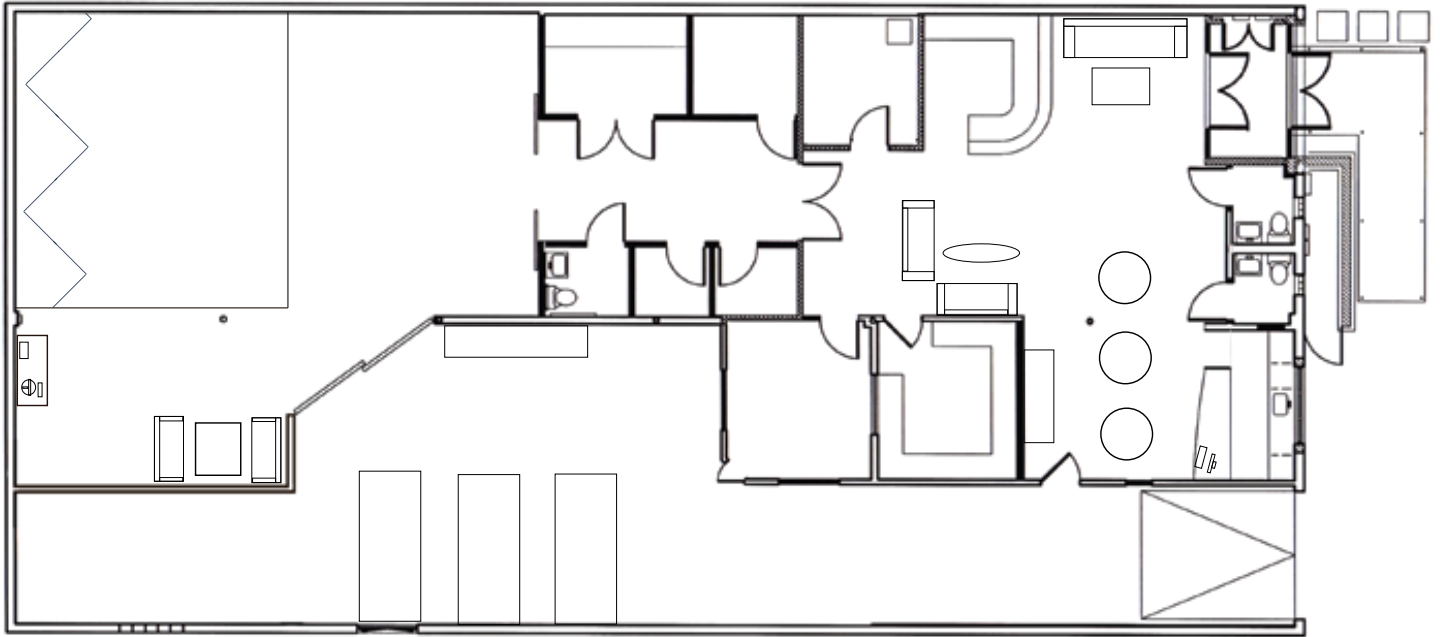

## specs

- 1,700 square feet column-free studio
- 14' ceiling height
- Cyc: 23' wide x 25' long
- Power: 150 amps 3 phase power grid & several 20 amp circuits
- 1,300 square foot fully stocked equipment rental department
- Reception and studio lounge
- Wireless Internet access is available throughout the studio
- Clean spacious makeup & styling areas
- Kitchen & dining with full coffee & tea service
- Private parking for clients