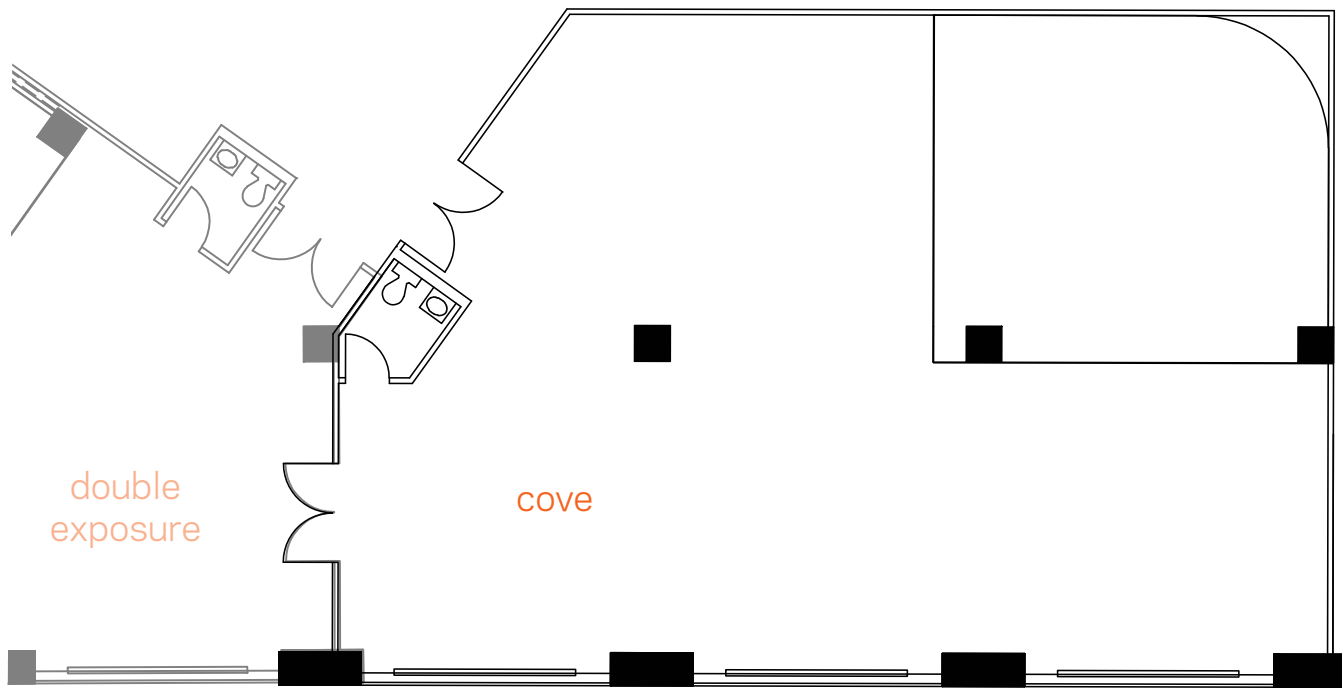

splashlight | soho: cove

specs

- 2,300 square feet, 13' ceiling height
- Cyc: 22' wide X 24' long, eastern exposure
- Power: 200amps
- Double door access to Double Exposure for a combined 5,300 sq ft
- Private bathrooms & adjustable central AC
- Media Center: Mac laptop with access to T3 line, audio system & telephone
- Hair & makeup station, dining & catering area & designer lounge area
- Large windows & natural light
- Studio door dimensions: 6' width, 8' height, 10' diagonal
- Freight elevator access
- 24/7 private loading dock on Watts St